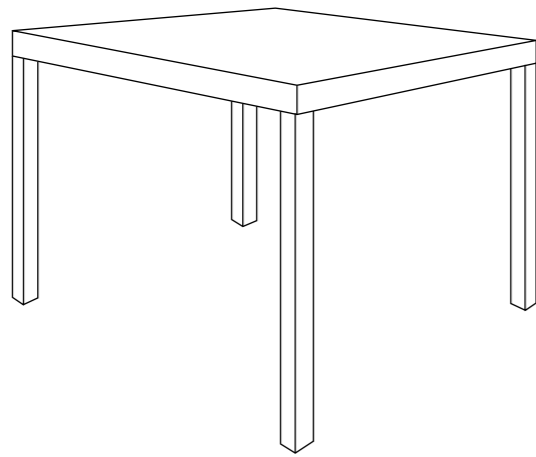

Furniture Options

Café tables