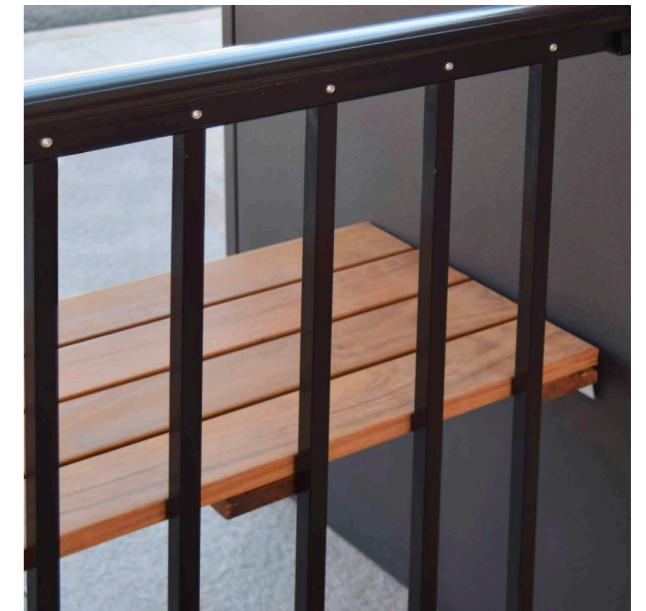

WOOD LOOK

Kauri Slavonia Natur Oak

Furniture Options

Café tables

Café chairs & benches

Solar amenities

Integrated seating

‘Busy’ Chairs

A lively, lightweight and stackable range of outdoor café furniture with a solid steel frame, a powder coated aluminum seat and a whimsical polka dot pattern permitting rapid run-off of water. ‘Busy’ chairs are often paired with the compact, stackable ‘Moon’ table with a 32” x 32” or 32” x 55” table top.