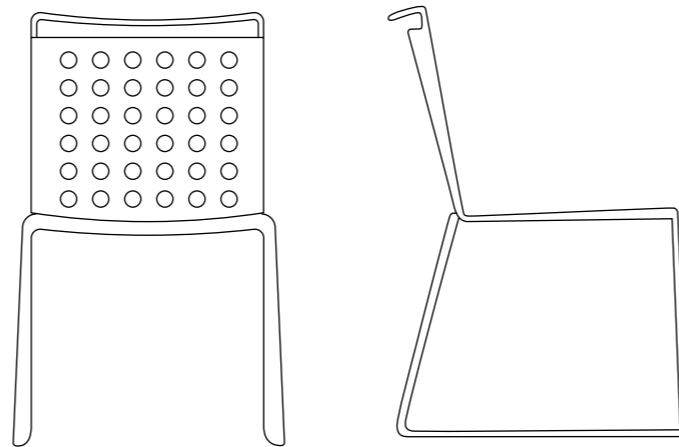

Café chairs & benches