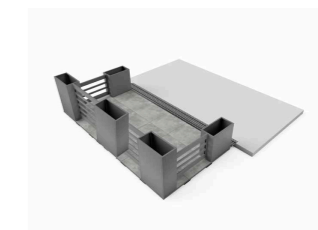

Kit Options

Standard size	12' x 6' & 32' x 6' – occupies one or two parallel car parking spaces
Length	Extendable to any length in 6' increments
Width	6' standard - call us to discuss widths 8' and over
Platform only option	Fully contained, elevated and leveled deck - excludes railings and planters

Porcelain pavers	24" x 24" x 3/4" thick in 70+ color options
Porcelain styles	Stone, wood, terrazzo, cement and modern look
Wood tile option	24" x 24" Ipe hardwood tiles

Substructure	Galvanized steel
Planters & Railings	“Charcoal” powder coated galvanized steel or aluminum <i>Other powder coat colors on request</i>