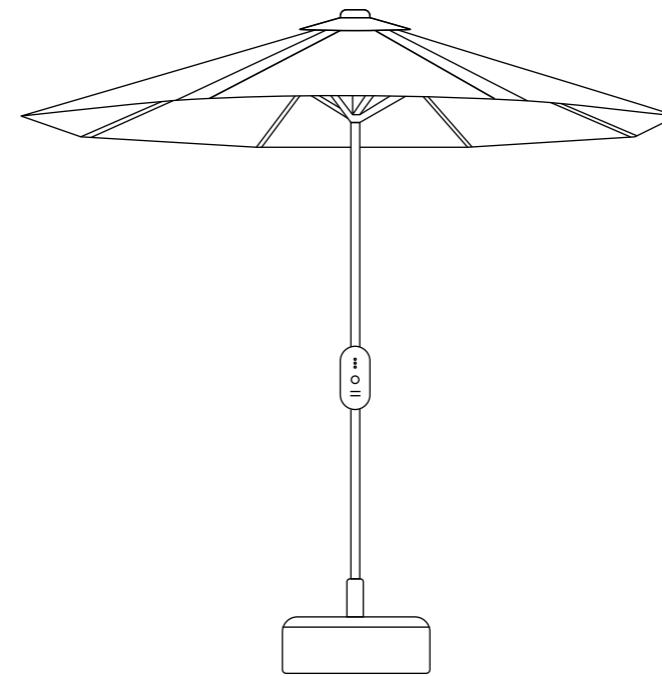

Solar amenities