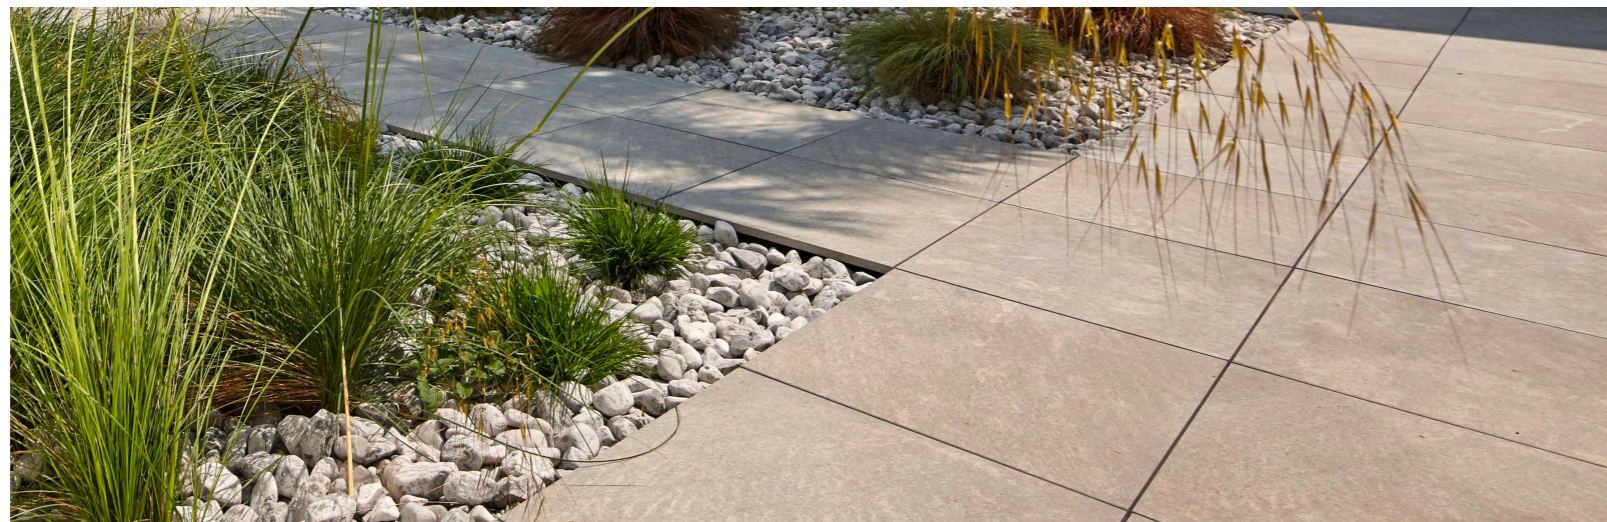

Color Options

There are over 70 porcelain paver color options in the Archatrak range with styles ranging from stone, wood, terrazzo and cement looks.

Porcelain pavers are abundant in style and personality, totally fireproof, frost proof, hard wearing and stain resistant.