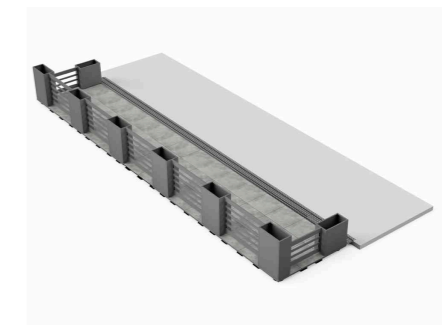

1 Car StreetDeck