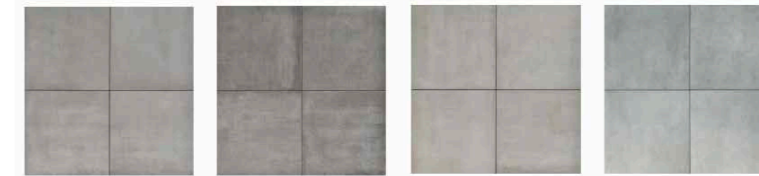

CEMENT LOOK

Cemento   Sandalo   Cenere   Zinc