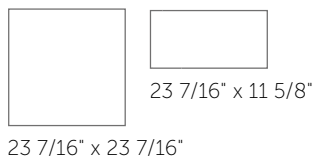

Color & Shade Variation:

Size:

| | |
|----------------------|---------------------|
| Thickness: | 3/4" |
| Weight: | 9 lb/sq.ft. |
| Packing: | 2 pcs/ctn (24"x24") |
| Water absorption: | 0.1% |
| Static load (center) | 1780lbf |
| Slip resistance | R11 (DIN51130) |
| Frost resistance: | resistant |